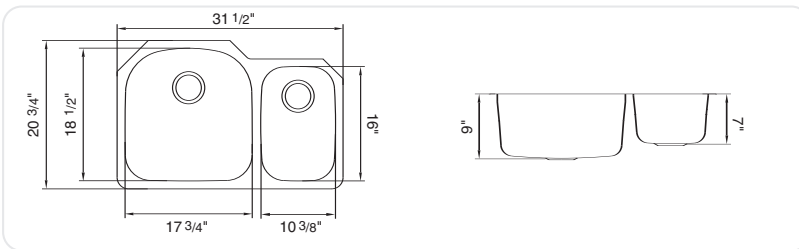

EDGE

Stainless Steel 2.0 Bowl Offset
Undermount

AS-ED20OXUSUM

Features

- Undermount
- Bowl depths 9" (L), 7" (R)
- Fitted with high-density sound deadening pads
- 18 gauge steel
- Brushed steel
- Spray back coating

Finishes

Medium Brushed

We reserve the right to amend specifications, weights, measures and color availability without prior notice. * For color matched options, please see to the Options & Accessories section. All measurements are in millimetres unless otherwise stated.